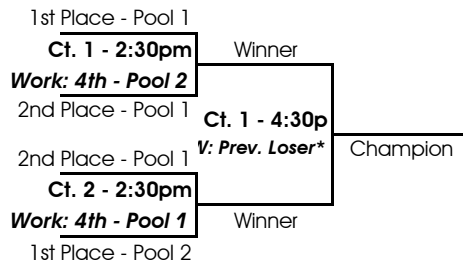

2010 Freeport Fest Tournament Series

Fitness Lifestyles Center (FLC doors will open at 7:30am)

Sunday, January 10, 2010

Directions at <http://www.freeportvolleyball.org>

Pool Play Round #1

Court	Ct 1	Ct 2
Start Time	8:30am	8:30am
Pool	Pool 1	Pool 2
Team 1	FVA-Freeport 16 Green	Fusion-Rockford 16 Silver
Team 2	Fusion-Rockford 16 Gold	Huskie Jrs 16 Red
Team 3	Club Fusion 15 Orange	FVA-Freeport 16 Navy
Team 4	Club Fusion 14 White	Club Fusion 14 Blue

Round #1 Schedule

	Playing Teams	Work Team	
8:30am	Team 1 vs Team 3	2	Coach's UP officiate
9:30am	Team 2 vs Team 4	1	↓
10:30am	Team 1 vs Team 4	3	
11:30am	Team 2 vs Team 3	1	
12:30pm	Team 3 vs Team 4	2	
1:30pm	Team 1 vs Team 2	4	

Playoff Brackets

Gold Division

Silver Division

Bronze Division

* Indicates previous loser from Ct. 1

Schedule

Please consult the schedule carefully to observe match times and officiating duties.

Officiating teams be especially aware of the first match start time.

We ask that those teams arrive at least 30 minutes prior to the posted match time.

Rules of Play

All matches will be 2 out of 3 games to 25, no cap. Deciding game to 15, no cap.

Tie breaker if tied match record --> Game won/lost % --> Head-to-Head --> Point Differential (GLR Rules)

Officiating Duties

The head or asst. coach will be required to up officiate team's assigned matches.

USAV officials will be assigned for the semi-finals and finals of the championship Bracket.

Warm-up

Warm-ups for the first two rounds of the day will be 5 - 4 - 4 (Shared - Full Court - Full Court)

Warm-ups the remainder of the day will be 2 - 4 - 4 (Shared - Full Court - Full Court)

Please bring your own balls and carts.

Please keep warmups & timeouts to the allotted times.

Facility Rules

please read and pass this information on to all attending event

THE CARRYING IN OF ANY AND "ALL" TPYES OF OUTSIDE FOOD IS PROHIBITED AT THE FITNESS LIFESTYLES CENTER.

WATER AND SPORTS DRINKS ARE THE ONLY ITEMS ALLOWED TO BE CARRIED INTO THE FITNESS LIFESTYLES CENTER

Fines to the club directors or game sanctions could be imposed on offending teams players or parents.